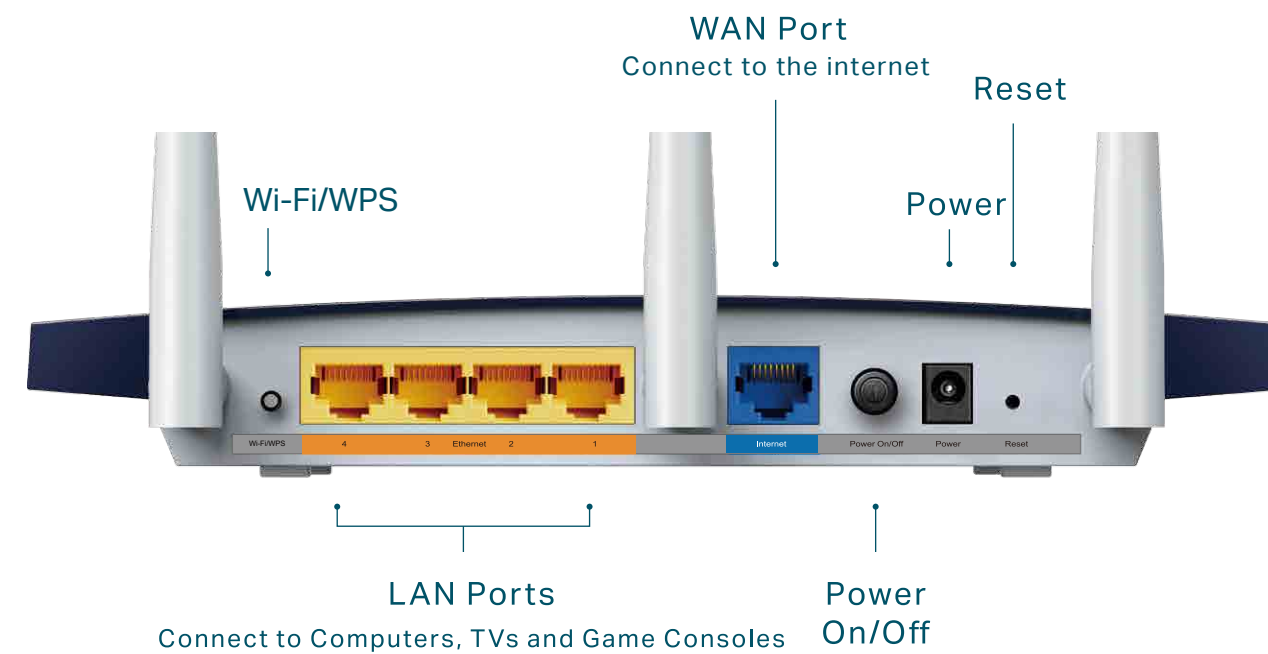

## Wi-Fi Range

- Ultimate Range & Reliable Wi-Fi – High-powered amplifiers ensure continuous Wi-Fi signal to all your devices while boosting widespread coverage throughout your very large home

## Hardware

- Ethernet Ports: 4 10/100/1000Mbps LAN Ports, 1 10/100/1000Mbps WAN Port
- Buttons: Reset Button, Power On/Off Button, Wi-Fi/WPS Button
- Antennas: 3 5dBi fixed Omni Directional Antennas (RP-SMA)
- External Power Supply: 9V DC / 0.85A
- Dimensions (W x D x H): 8.9 x 5.8 x 1.3in. (225 x 148 x 33mm)